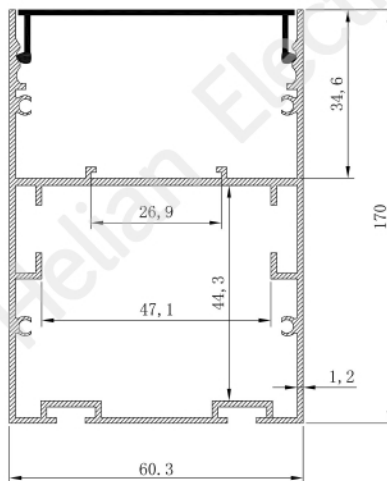

Product Specification

Model: HL-BAPL046

Accessories: plug

lifting rope

Product Size

The installation diagram