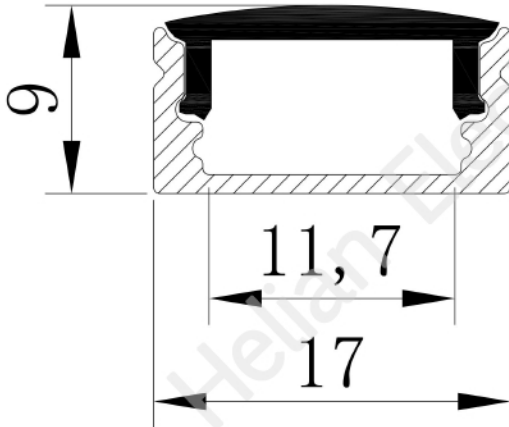

Product Specification

Model: HL-BAPL002

Accessories: plug

fixing clip

Product Size

The installation diagram